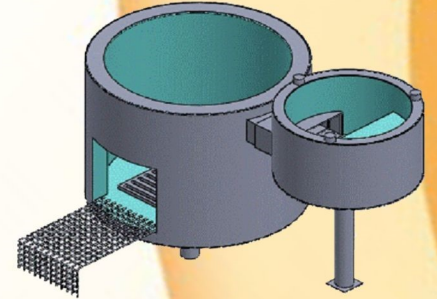

TIDE

பைரோ
PYRO
சிக்கனம் • சேமிப்பு • லாபம்

SUSTAINTECH : PYRO MINI (HOUSEHOLD STOVES)

ABOUT PYRO MULTI PURPOSE STOVE

- ◆ PYRO Mini is a 2 Pan Wood burning household stove.
- ◆ Simultaneous cooking in two Pans, saves time.
- ◆ Available in two variants, with or without chimney to suit different user preferences.
- ◆ Smokeless
- ◆ It can use firewood, small twigs and agro residues.
- ◆ Easy portability of stove can be assembled on site
- ◆ Ideal for 4 - 6 member households.

TECHNICAL FEATURES :

- ◆ Good quality insulation improves comfort for the cook.
- ◆ Cast Iron grate for fuel burning.
- ◆ Double walled body, Mild steel exterior and stainless steel interior.
- ◆ Ash box for safe collection of Ash.
- ◆ Burning rate 0.7 - 1 Kg / hr.
- ◆ Reduces fuel consumption by 30 - 40 %