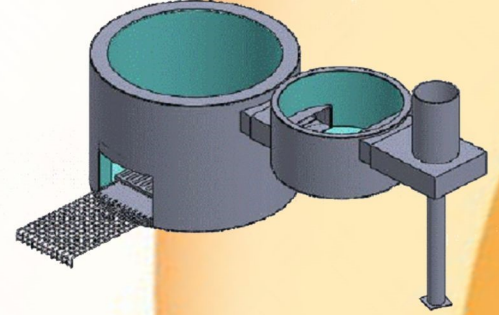

TIDE

பைரோ
PYRO
சிக்கனம் • சேமிப்பு • லாபம்

SUSTAINTECH : PYRO MINI (HOUSEHOLD STOVES)

ABOUT PYRO MULTI PURPOSE STOVE

- ◆ PYRO Mini is a 2 Pan Wood burning household stove.
- ◆ Simultaneous cooking in two Pans, saves time.
- ◆ Available in two variants, with or without chimney to suit different user preferences.
- ◆ Smokeless
- ◆ It can use firewood, small twigs and agro residues.
- ◆ Easy portability of stove can be assembled on site
- ◆ Ideal for 4 - 6 member households.

TECHNICAL FEATURES :

- ◆ Good quality insulation improves comfort for the cook.
- ◆ Cast Iron grate for fuel burning.
- ◆ Double walled body, Mild steel exterior and stainless steel interior.
- ◆ Ash box for safe collection of Ash.
- ◆ Burning rate 0.7 - 1 Kg / hr.
- ◆ Reduces fuel consumption by 30 - 40 %